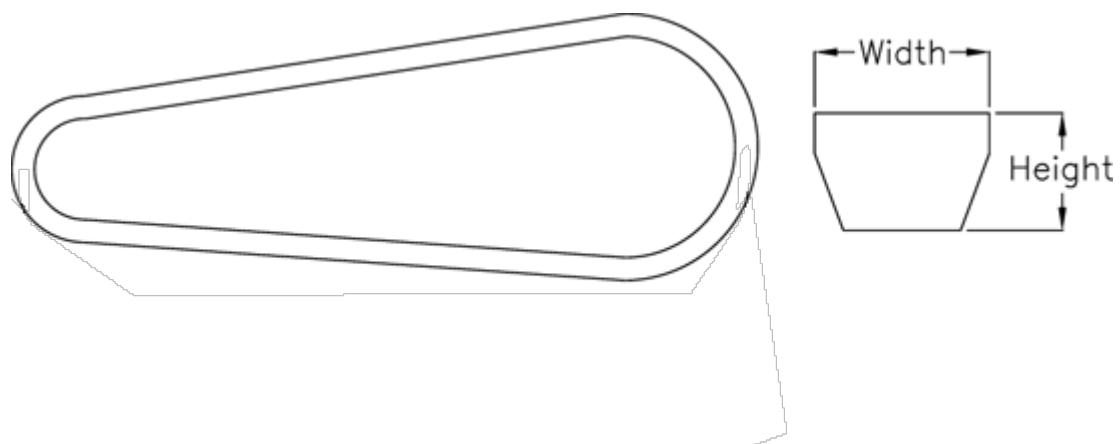

Data Sheet

Article number: 601962663000
Description: Gates V-belt SPB 3000 Ld 3000
DELTA NARROW

Measures

Datum length =	3000
Height =	13
Width =	16